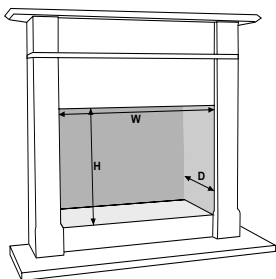

16" Split Oak Designer Plus
Model No SDPG45-2-16-01-CE

18" Split Oak Designer Plus
Model No SDPG45-2-18-01-CE

24" Split Oak Designer Plus
Model No SDPG45-2-24-01-CE

TECHNICAL SPECIFICATIONS

Minimum Fireplace Openings

Sizes: 16", 18" & 24"

| Size | W | H | D |
|------|-------|-------|-------|
| 16" | 660mm | 460mm | 330mm |
| 18" | 760mm | 460mm | 330mm |
| 24" | 870mm | 460mm | 330mm |

All Real Fyres are supplied with a multi-function remote control that offers the ultimate in convenience and adjustability. Each fire features: