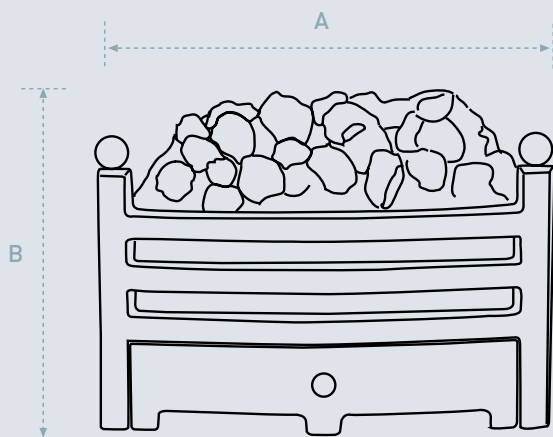

## FEATURES INSET CAST 2 & CAST 3

- Realistic flame effect using real coal
- Designed to conveniently slot into a standard or traditional fireplace opening
- Designs measure 150mm deep
- Includes optional adaptor plates to fit into 16" or 18" openings
- Quiet fan operation
- Options for curved and flat fronted fireplaces

## ELECTRIC INSET COLLECTION

**CAST 2**  
Flat front coal effect

**CAST 3**  
Curved front coal effect

## DIMENSIONS